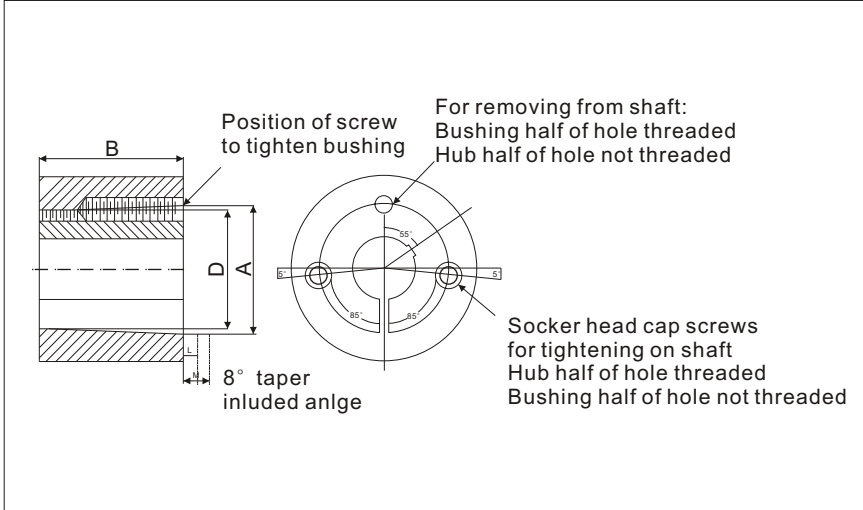

TAPER BUSHINGS

Dimensions for 1008 thru 3030 TAPER Bushings

Bush.NO.	A	B	D	Set Screws
1008	1.386	7/8	1 27/64	1/4 X 1/2
1108	1.511	7/8	1 29/64	1/4 X 1/2
1210	1 7/8	1	1 3/4	3/8 X 5/8
1215	1 7/8	1 1/2	1 3/4	3/8 X 5/8
1310	2	1	1 7/8	3/8 X 5/8
1610	2 1/4	1	2 1/8	3/8 X 5/8
1615	2 1/4	1 1/2	2 1/8	3/8 X 5/8
2012	2 3/4	1 1/4	2 5/8	7/16 X 7/8
2017	2 3/4	1 3/4	2 5/8	7/16 X 7/8
2517	3 3/8	1 3/4	3 1/4	1/2 X 1
2525	3 3/8	2 1/2	3 1/4	1/2 X 1
3020	4 1/4	2	4	5/8 X 1 1/4
3030	4 1/4	3	4	5/8 X 1 1/4

ISO STANDARD METHOD FOR MEASURING KEYSEAT DEPTH

D: depth measured at centerline

MMBore Keyway dimensions conform to ISO standard

Dimensions for 3535 thru 5050 TAPER Bushings

Bush.NO	A	B	D	Socket Head Cap Screws	G
3535	5	3 1/2	4.83	1/2 X 1 1/2	40
4040	5 3/4	4	5.54	5/8 X 1 1/4	40
4545	6 3/8	4 1/2	6.13	3/4 X 2	40
5050	7	5	6.72	7/8 X 2 1/4	37