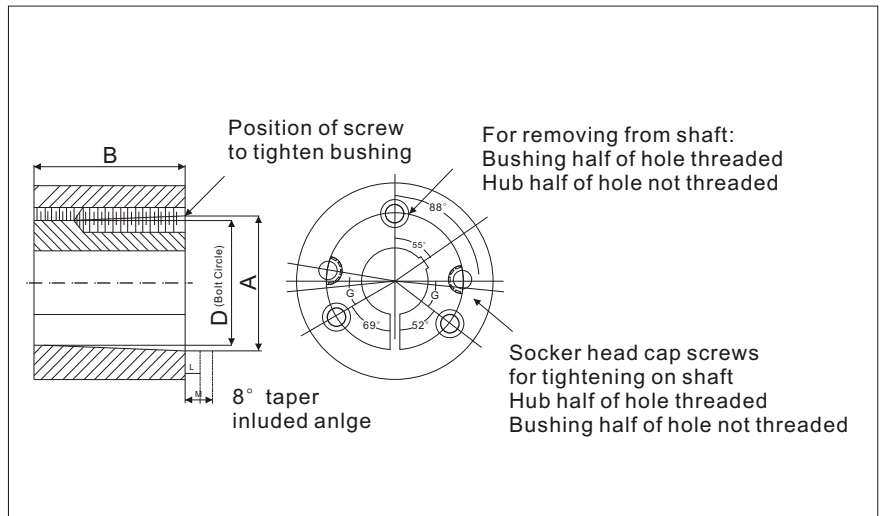

TAPER BUSHINGS

Dimensions for 1008 thru 3030 TAPER Bushings

Bush.NO.	A	B	D	Set Screws
1008	1.386	7/8	1 27/64	1/4 X 1/2
1108	1.511	7/8	1 29/64	1/4 X 1/2
1210	1 7/8	1	1 3/4	3/8 X 5/8
1215	1 7/8	1 1/2	1 3/4	3/8 X 5/8
1310	2	1	1 7/8	3/8 X 5/8
1610	2 1/4	1	2 1/8	3/8 X 5/8
1615	2 1/4	1 1/2	2 1/8	3/8 X 5/8
2012	2 3/4	1 1/4	2 5/8	7/16 X 7/8
2017	2 3/4	1 3/4	2 5/8	7/16 X 7/8
2517	3 3/8	1 3/4	3 1/4	1/2 X 1
2525	3 3/8	2 1/2	3 1/4	1/2 X 1
3020	4 1/4	2	4	5/8 X 1 1/4
3030	4 1/4	3	4	5/8 X 1 1/4

ISO STANDARD METHOD FOR MEASURING KEYSEAT DEPTH

D: depth measured at centerline

MMBore Keyway dimensions conform to ISO standard

Dimensions for 3535 thru 5050 TAPER Bushings

Bush.NO	A	B	D	Socket Head Cap Screws	G
3535	5	3 1/2	4.83	1/2 X 1 1/2	40
4040	5 3/4	4	5.54	5/8 X 1 1/4	40
4545	6 3/8	4 1/2	6.13	3/4 X 2	40
5050	7	5	6.72	7/8 X 2 1/4	37